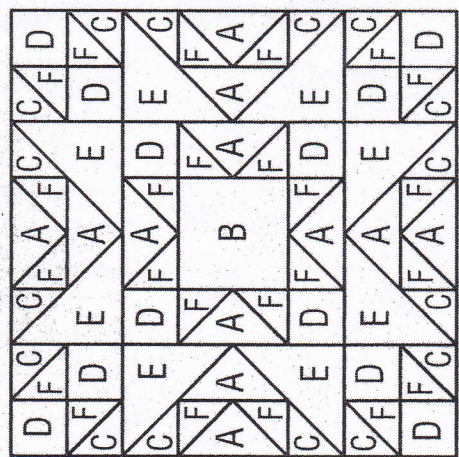

Odd Fellows Chain 12"

Light A: 3 4 1/4" x 4 1/4"
 C: 8 2 3/8" x 2 3/8"
Dark E: 4 3 7/8" x 3 7/8"

B: 1 3 1/2" x 3 1/2"
 D: 12 2" x 2"
 F: 12 2 3/8" x 2 3/8"