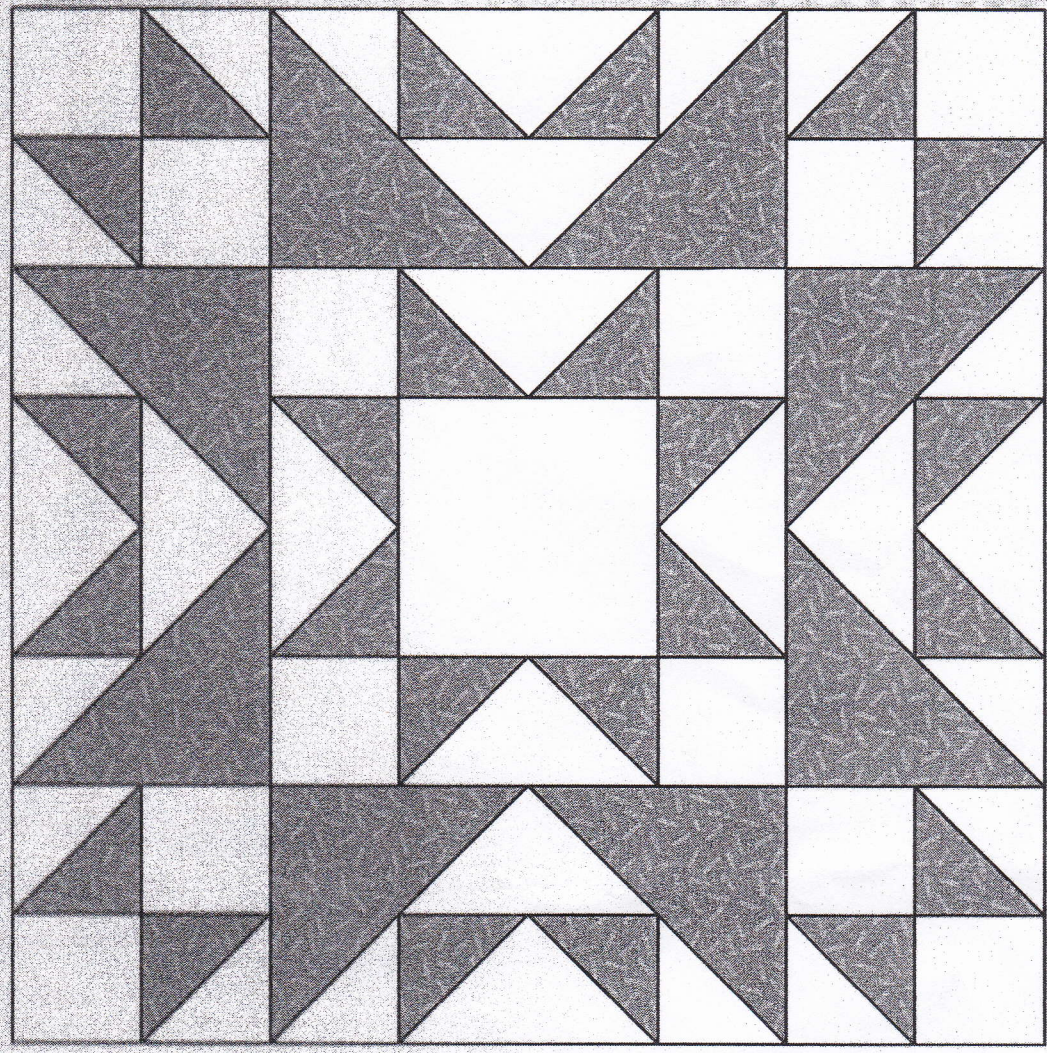

Odd Fellows Chain 12"

Light A: 3 4 1/4" x 4 1/4"
 C: 8 2 3/8" x 2 3/8"
Dark E: 4 3 7/8" x 3 7/8"

B: 1 3 1/2" x 3 1/2"
 D: 12 2" x 2"
 F: 12 2 3/8" x 2 3/8"